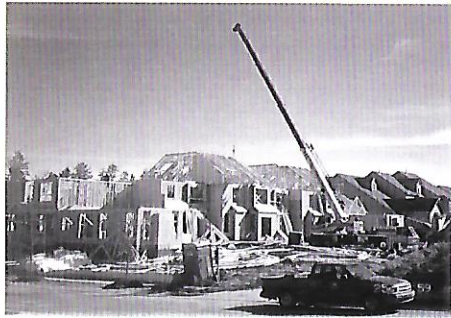

COMMERCIAL: We provide commercial lifting of industrial HVAC units, trusses, plant work, tanks, boilers, electrical equipment, roofing, steel erection and more.